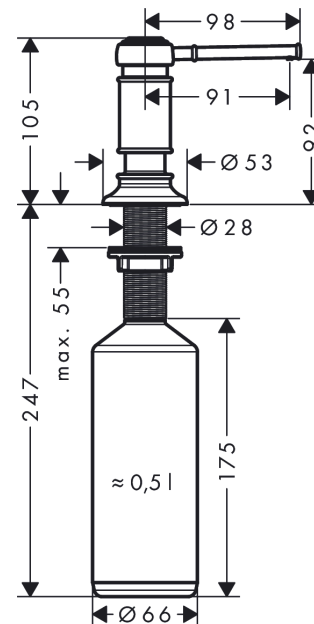

AXOR Montreux

Soap-/ lotion dispenser

Surfaces: **Stainless Steel Optic** Article Number: **42018801**

Description

product features

- projection 91 mm
- material: durable metal construction
- non-corroding outlet pipe
- filling capacity 500 ml
- dosage 2 ml
- 2 1/8" maximum counter depth
- easy to fill up from the top
- for installation in worktops up to 55 mm
- easy and save installation without tools needed
- mounting hole with 28 - 35 mm diameter needed

Product image

Scale drawing

AXOR Montreux
Soap-/ lotion dispenser
Surfaces: **Stainless Steel Optic** Article Number: **42018801**

Exploded Drawing

Year of production: >01/19

AXOR Montreux
Soap-/ lotion dispenser
 Surfaces: **Stainless Steel Optic** Article Number: **42018801**

Spare part list

Year of production: >01/19

Pos.	Description	Article Number	PC	PU
1	pump	93280000	0	1
2	bottle for lotion dispenser	93278000	0	1
3	escutcheon Ø 53 mm	93279800	0	1