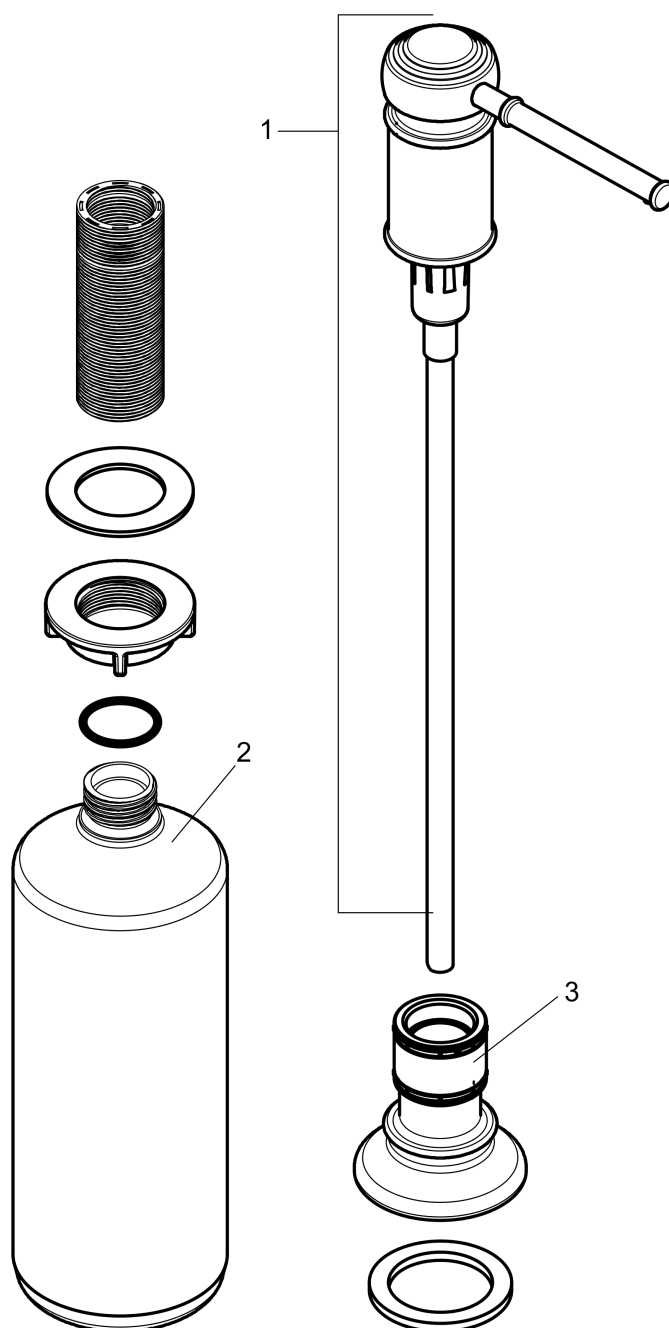

AXOR Montreux

Soap-/ lotion dispenser

Surfaces: **Stainless Steel Optic** Article Number: **42018801**

Description

product features

- projection 91 mm
- material: durable metal construction
- non-corroding outlet pipe
- filling capacity 500 ml
- dosage 2 ml
- 2 1/8" maximum counter depth
- easy to fill up from the top
- for installation in worktops up to 55 mm
- easy and save installation without tools needed
- mounting hole with 28 - 35 mm diameter needed

Product image

Scale drawing

AXOR Montreux
Soap-/ lotion dispenser
Surfaces: **Stainless Steel Optic** Article Number: **42018801**

Exploded Drawing

Year of production: >01/19

AXOR Montreux
Soap-/ lotion dispenser
 Surfaces: **Stainless Steel Optic** Article Number: **42018801**

Spare part list

Year of production: >01/19

Pos.	Description	Article Number	PC	PU
1	pump	93280000	0	1
2	bottle for lotion dispenser	93278000	0	1
3	escutcheon Ø 53 mm	93279800	0	1